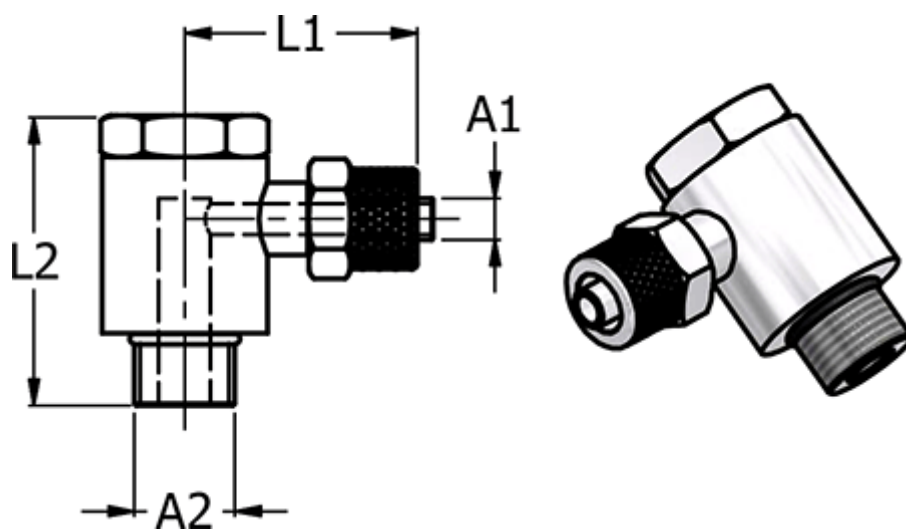

Data Sheet

Article number: 5861361810

Description: Push-on fitting 13.618-10, metal G 1/8"/Ø10/8
Banjovinkel

Measures

= -	NV	= 14
= -	Thread A2 = G 1/8"	
= -		
= -		
= -		

Hose diameter A1 = 10/8

L1 = 30.5

L2 = 28.0